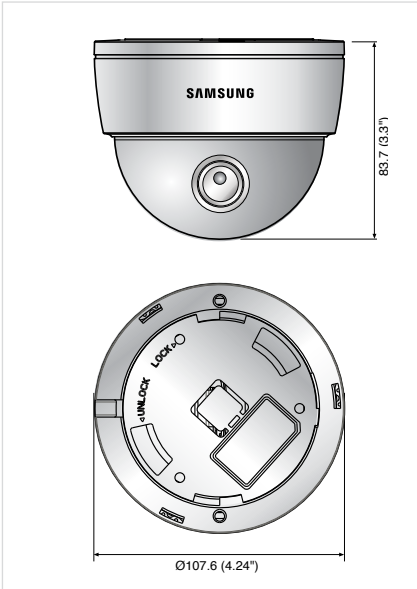

Dimensions

Unit : mm (inch)